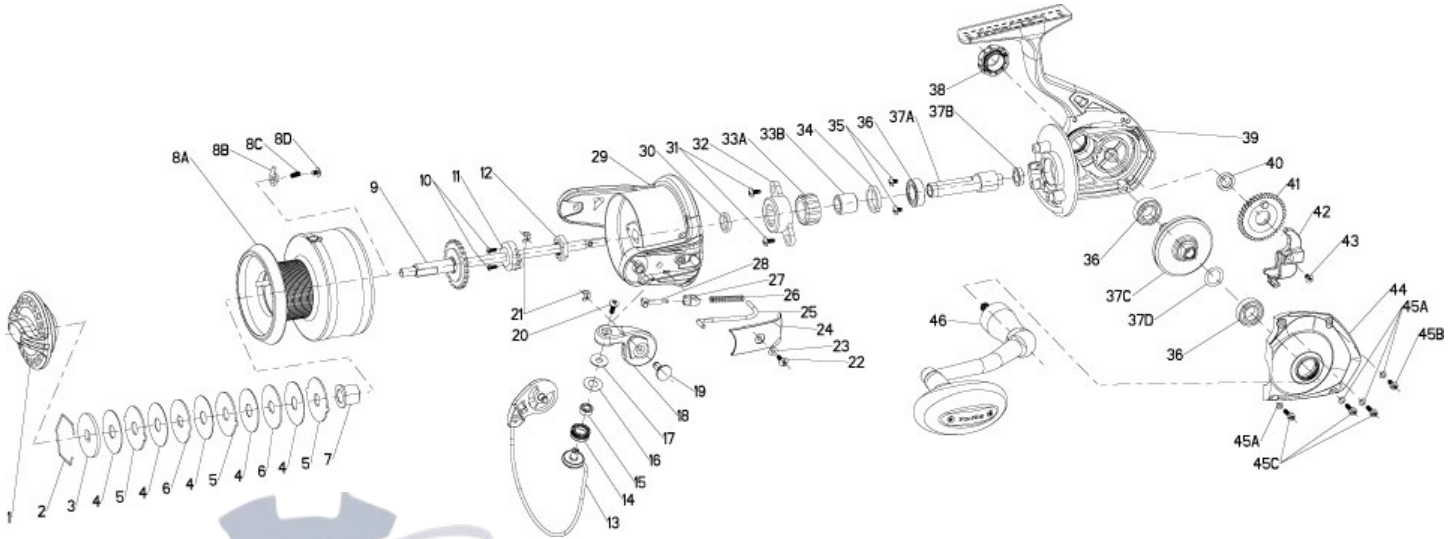

## Sportfisher FS80

Fin-Nor Sportfisher FS80 Reel Part List

Key #	Description	Part No.	Key #	Description	Part No.
1	DRAG KNOB ASSEMBLY	QO332-01	24	ARM LEVER COVER	QO087-01
2	SPOOL RETAINER	JO038-01	25	KICK LEVER	QO019-01
3	DRAG WASHER - KEYED	LO080-01	26	ACTUATOR SPRING	JO022-01
4	DRAG WASHER - FRICTION	JO033-01	27	ACTUATOR	JO258-01
5	DRAG WASHER - TABBED	JO081-01	28	ACTUATOR SPRING PIN	JO031-01
6	DRAG WASHER KEYED	JO080-01	29	ROTOR	QO009-01
7	SPOOL BUSHING	JO160-01	30	PINION GEAR WASHER	QO110-01
8	SPOOL ASSEMBLY KIT	SO4321-01	31	SCREW - CLUTCH (2)	JO077-01
8A	SPOOL ASSEMBLY	N/A	32	CLUTCH COVER	JO175-01
2	SPOOL RETAINER	N/A	33	CLUTCH ASSEMBLY KIT	JO4178-01
3	DRAG WASHER - KEYED	N/A	33A	CLUTCH HOUSING	N/A
4	DRAG WASHER - FRICTION	N/A	33B	CLUTCH SLEEVE	N/A
5	DRAG WASHER - TABBED	N/A	34	WASHER - ADJUST CLUTCH	JO259-01
6	DRAG WASHER - KEYED	N/A	35	SCREW - BEARING (2)	GU077-04A
7	SPOOL BUSHING	N/A	36	BALL BEARING (3)	BT157-01
8B	SPOOL CLICKER	N/A	37	GEAR KIT	QO4011-01
8C	CLICK SPRING	N/A	37A	PINION GEAR	N/A
8D	SCREW - CLICKER	N/A	37B	PINION BUSHING	N/A
9	MAINSHAFT ASSEMBLY	QO315-01	37C	DRIVE GEAR	N/A
10	ROTOR NUT LOCK SCREW (2)	JO094-01	37D	DRIVE GEAR ADJUST WASHER	N/A
11	MAINSHAFT BUSHING	DT214-01	38	HANDLE CAP	JO073-01
12	ROTOR NUT	BT006-01	39	BODY	QO001-01
13	BAIL ASSEMBLY	QO347-01	40	OSCILLATOR GEAR BUSHING	BT158-01
14	LINE ROLLER	CH004-02	41	OSCILLATOR GEAR	DT053-01
15	LINE ROLLER BEARING	GH202-01	42	OSCILLATOR GEAR SLIDER	DT025-01
16	LINE ROLLER WASHER	DH102-01	43	MAIN SHAFT SCREW	RQ100-01
17	LINE ROLLER COLLAR	CH102-01	44	BODY COVER	QO023-02
18	ARM LEVER	JO007-01	45	BODY COVER SCREW KIT	JO4057-01
19	PIN	PG042-01	45A	SCRATCH PROTECT WASHER (4)	N/A
20	SCREW - LINE SLIDER	AQ108-01	45B	BODY COVER SCREW (1)	N/A
21	E-CLIP - BAIL ASSEMBLY (2)	GH034-01	45C	BODY COVER SCREW (3)	N/A
22	ARM LEVER COVER SCREW	GU077-02A	46	HANDLE ASSEMBLY	QO318-01
23	ARM LEVER COVER WASHER	SQ142-01			